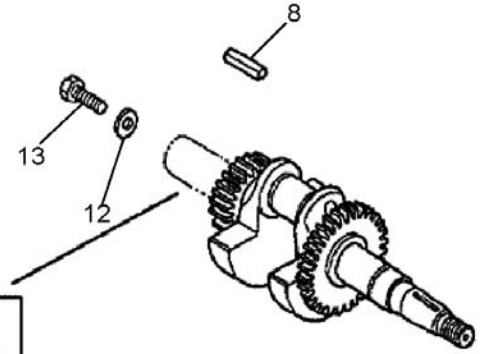

GX120UT1 WKS E-6

Item	Part No.	Description	qty	Un	S/N from	S/N to	Ordering PN	Page
1	11300-ZE0-634		1	UN				
3	11381-ZH7-800		1	UN				
4	15600-Z0T-810		1	UN				
5	15600-Z0T-820		1	UN				
6	15625-Z0T-800		2	UN				
6	15625-Z0T-800		1	UN				
7	90015-883-000		7	UN				
8	91001-878-003		1	UN				
9	91203-ZE0-013		1	UN				
10	94301-08140		2	UN				
12	15625-Z0T-800		1	UN				

Z4H0-E0700A